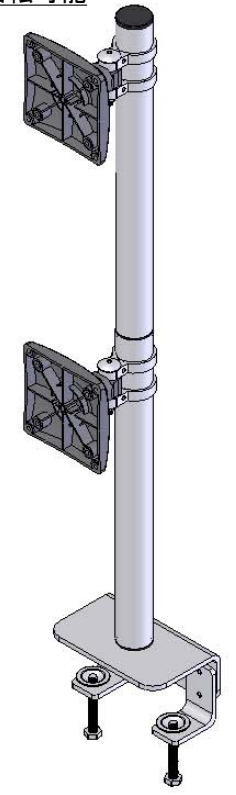

対応できる天板厚  
65mm

ネジを緩めて、  
360° 水平回転可能

VESAプレートは  
垂直面に360° 回転可能

VESAプレート上下角度  
各70° 調整可能

Date: 07-JANUARY-2010

CLIENT  
Dorfield Japan Co., Ltd.

PROPRIETARY AND CONFIDENTIAL  
THE INFORMATION CONTAINED IN THIS DRAWING IS THE SOLE PROPERTY OF FOGIM ENTERPRISE CORPORATION. ANY REPRODUCTION IN PART OR AS A WHOLE WITHOUT THE WRITTEN PERMISSION OF FOGIM ENTERPRISE CORPORATION IS PROHIBITED.

UNLESS OTHERWISE SPECIFIED	NAME	DATE
DIMENSIONS ARE IN MILLIMETER	WEICO	2010/1/7
TOLERANCES: TWO PLACE DECIMAL ± 1 MM	DESIGNED	
	ENG APPR.	
	MFG APPR.	
INTERPRET GEOMETRIC TOLERANCING PER:	Q.A.	
MATERIAL	COMMENTS:	
FINISH		
DO NOT SCALE DRAWING		

FOGIM ENTERPRISE CORPORATION		
TITLE: TKLA-6032 Customized Version C2		
SIZE A	DWG. NO. TKLA-6032C2-S-E(日)	REV
SCALE: 1:8	WEIGHT: KG	SHEET 1 OF 1